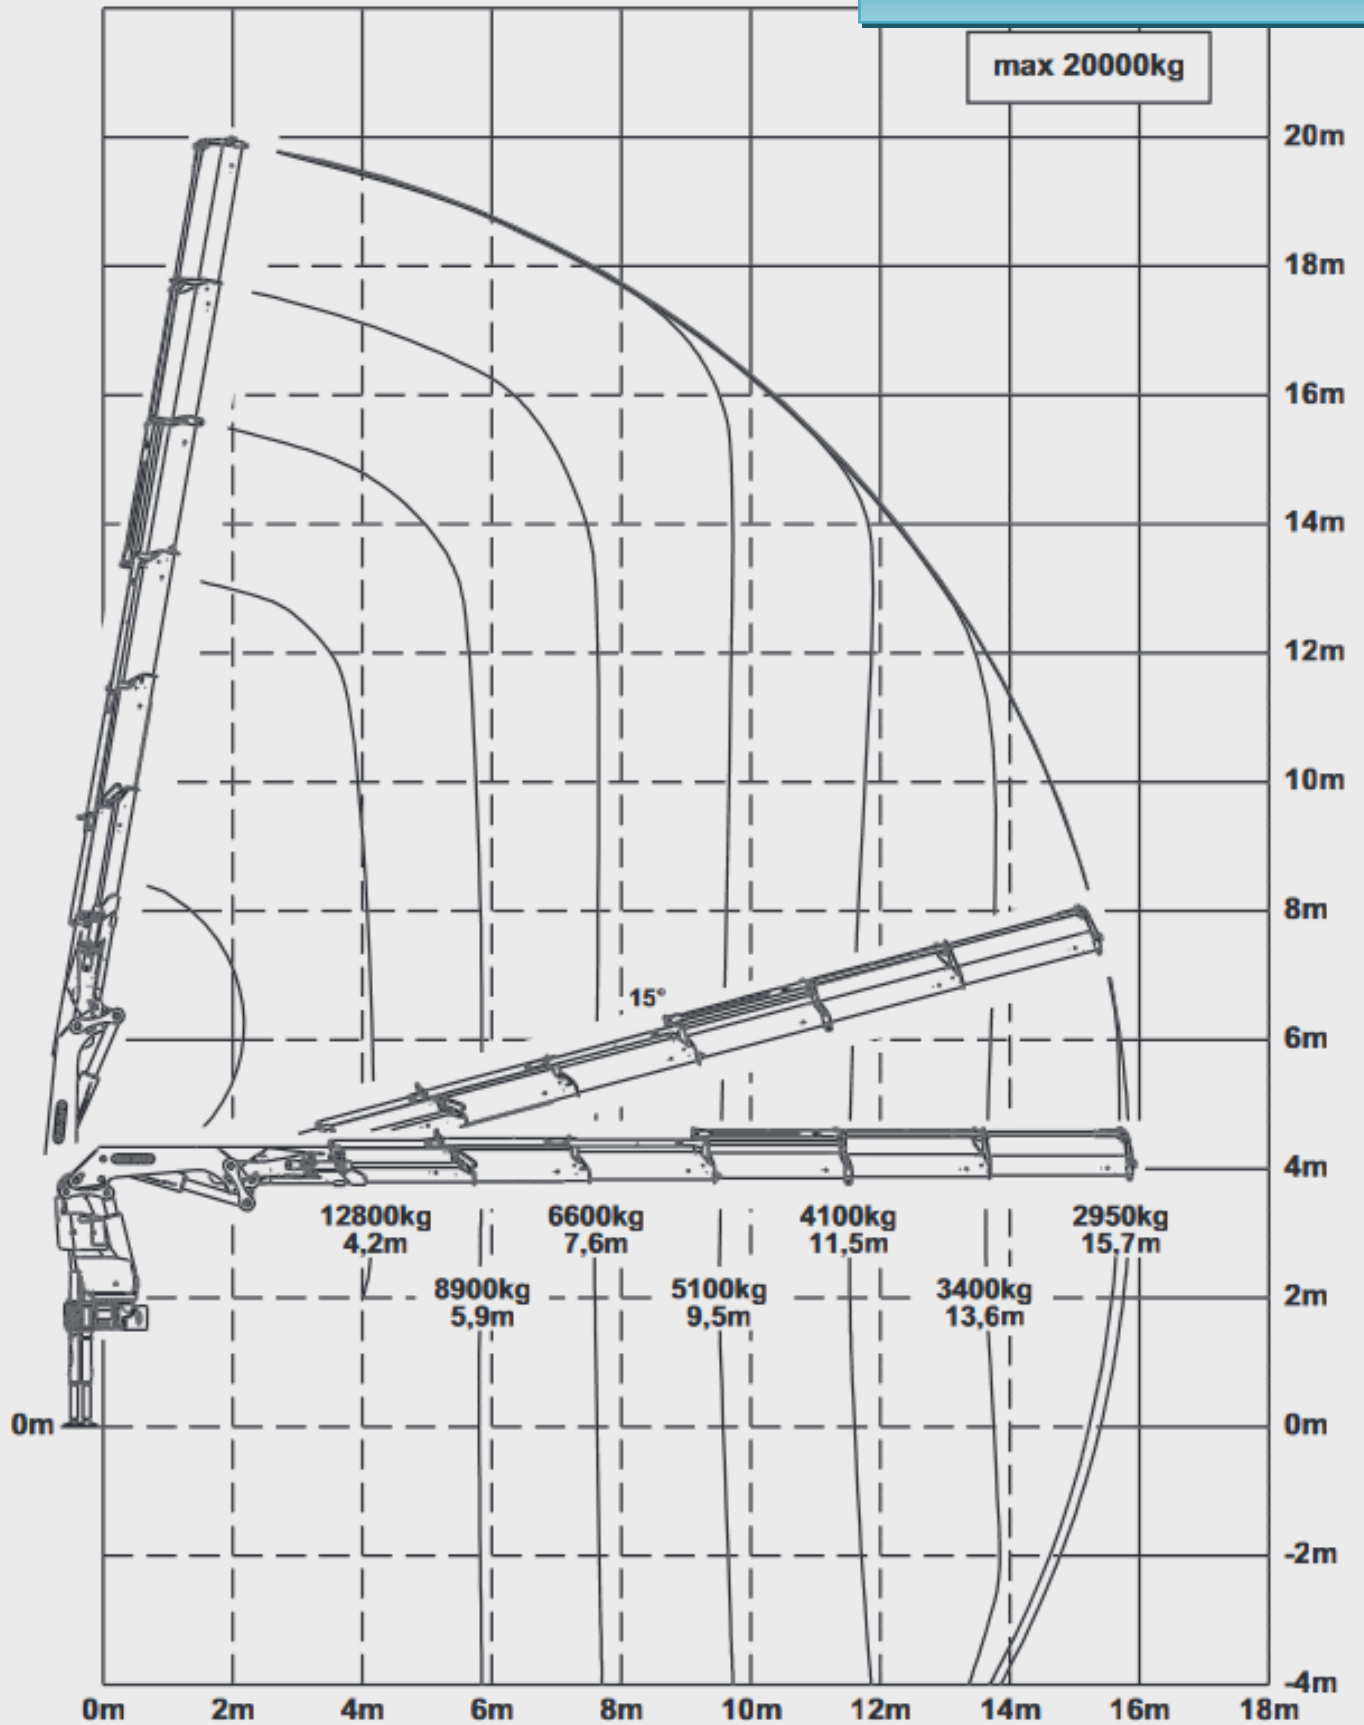

Data Manutention

PK 63002 – EH - E